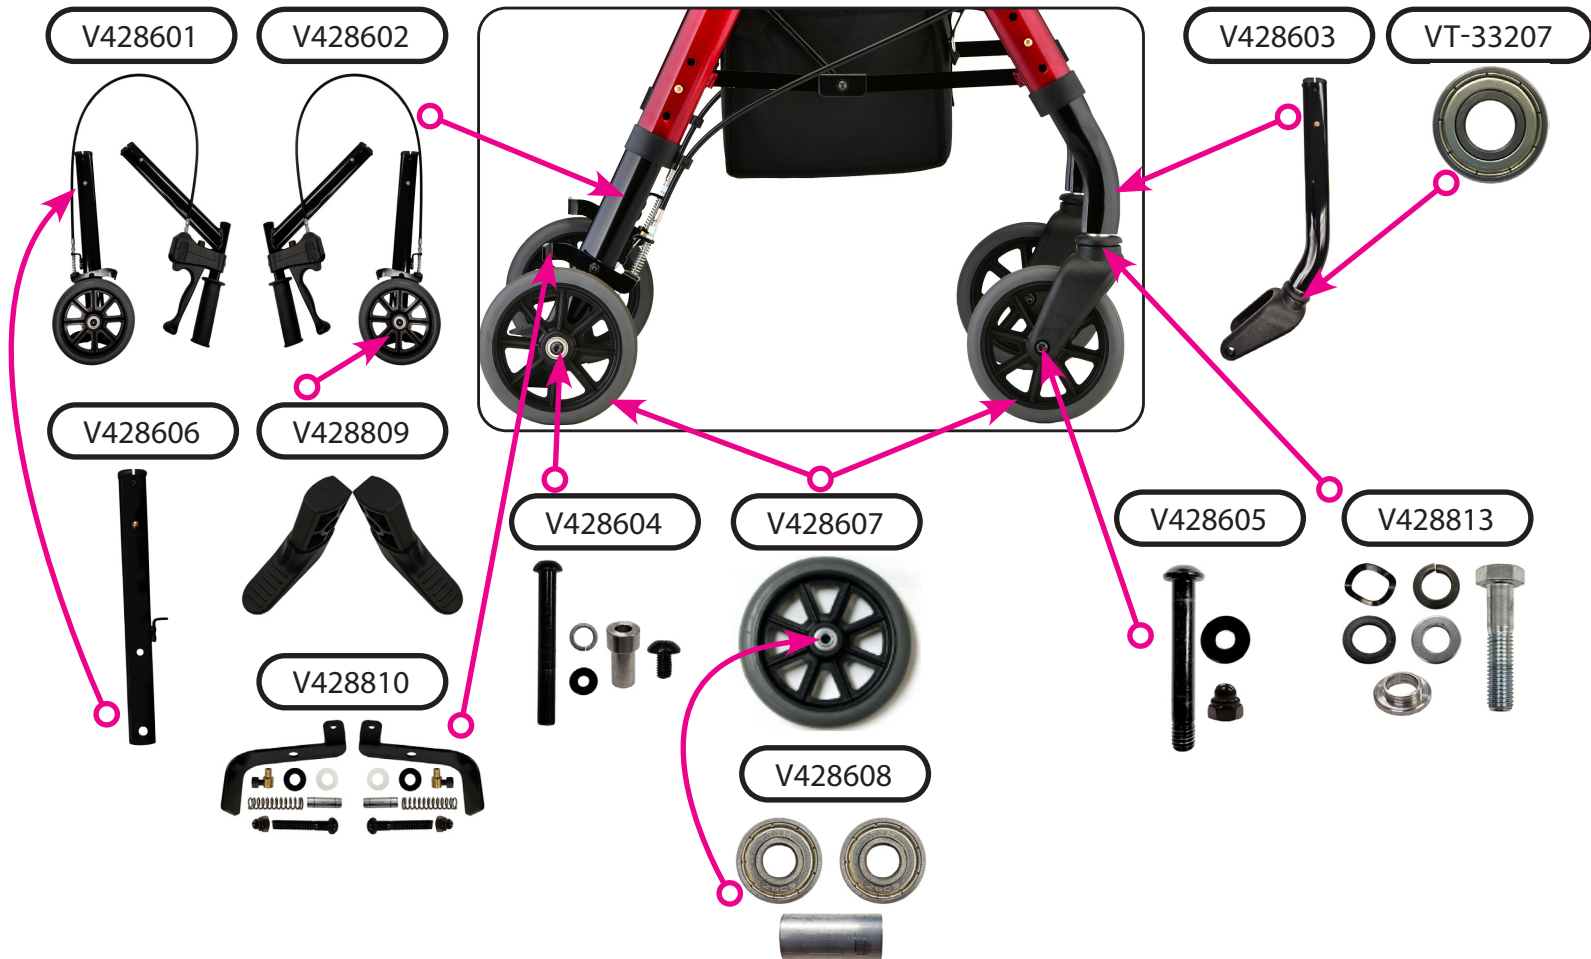

If you need further assistance, please call our customer service team at (800) 557-6682.

Thank you!

Figure 1

Hand Brake Mechanism

Upper Assembly Components

Frame & Seat Components

Wheel & Lower Assembly Components

Item Number 4286

STAR 6

SERIAL # BEGINNING WITH "NV"

ITEM NUMBER	DESCRIPTION	UOM
V428605	AXLE FRONT	EACH
V428604	AXLE REAR (SET)	SET
V428803	BACKREST BLACK	EACH
V427804	BACKREST BLUE	EACH
V427806	BACKREST PURPLE	EACH
V427807	BACKREST RED	EACH
V428805	BACKREST SKY BLUE	EACH
V428825	BAG (INCLUDES PLASTIC LINING)	EACH
V428608	BEARING & SPACER (PAIR)	PAIR
VT-33207	BEARING FOR SWIVEL FRONT FORK	EACH
V428608	BEARINGS & SPACER WHEEL	SET
P-CABLE	BRAKE CABLE (PAIR)	PAIR
V428810	BRAKE SHOE (SET)	SET
P-COVER	CABLE COVER BLACK	EACH
V42093	FOAM FOR FLIP-UP BACKREST	EACH
V427809	FOLDING MECHANISM	EACH
V428815	FRAME ATTACHMENT	EACH
V428816	FRAME ATTACHMENT HARDWARE	EACH
V428827	FRAME INSERT/ LOCK & LIFT HOLDER	EACH
B14-C	HAND BRAKE WITH STEEL CABLE	EACH
V42010	HAND GRIP ANATOMICAL (PAIR)	PAIR
V428801	HANDLE LEFT	EACH
V428802	HANDLE RIGHT	EACH
V428601	HANDLE/LEG ASSEMBLY LEFT	EACH
V428602	HANDLE/LEG ASSEMBLY RIGHT	EACH
V428603	LEG FRONT	EACH
V428606	LEG REAR	EACH
V428811	LEG REAR	EACH
V428824	LOCKING PIN	EACH
P40047	REFLECTOR FOR BRAKE HANDLE	PAIR
P40007	SCREW TO ADJUST CABLE TENSION	EACH
V42077	SCREWS TO ATTACH PADDED SEAT	SET
V428828	SEAT CLAMP	EACH
V428820	SILENCER FRONT LEG FRAME	EACH
V428819	SILENCER REAR LEG FRAME	EACH
V428813	STEM & WASHERS FOR FORK	EACH

	Item Number 4286	
	STAR 6	
	SERIAL # BEGINNING WITH "NV"	
ITEM NUMBER	DESCRIPTION	UOM
V42011	STOPPER FOR SEAT (PAIR)	PAIR
V428809	TOE KICK (PAIR)	PAIR
V428607	WHEEL 6"	EACH

CONTACT US!
We're here to help