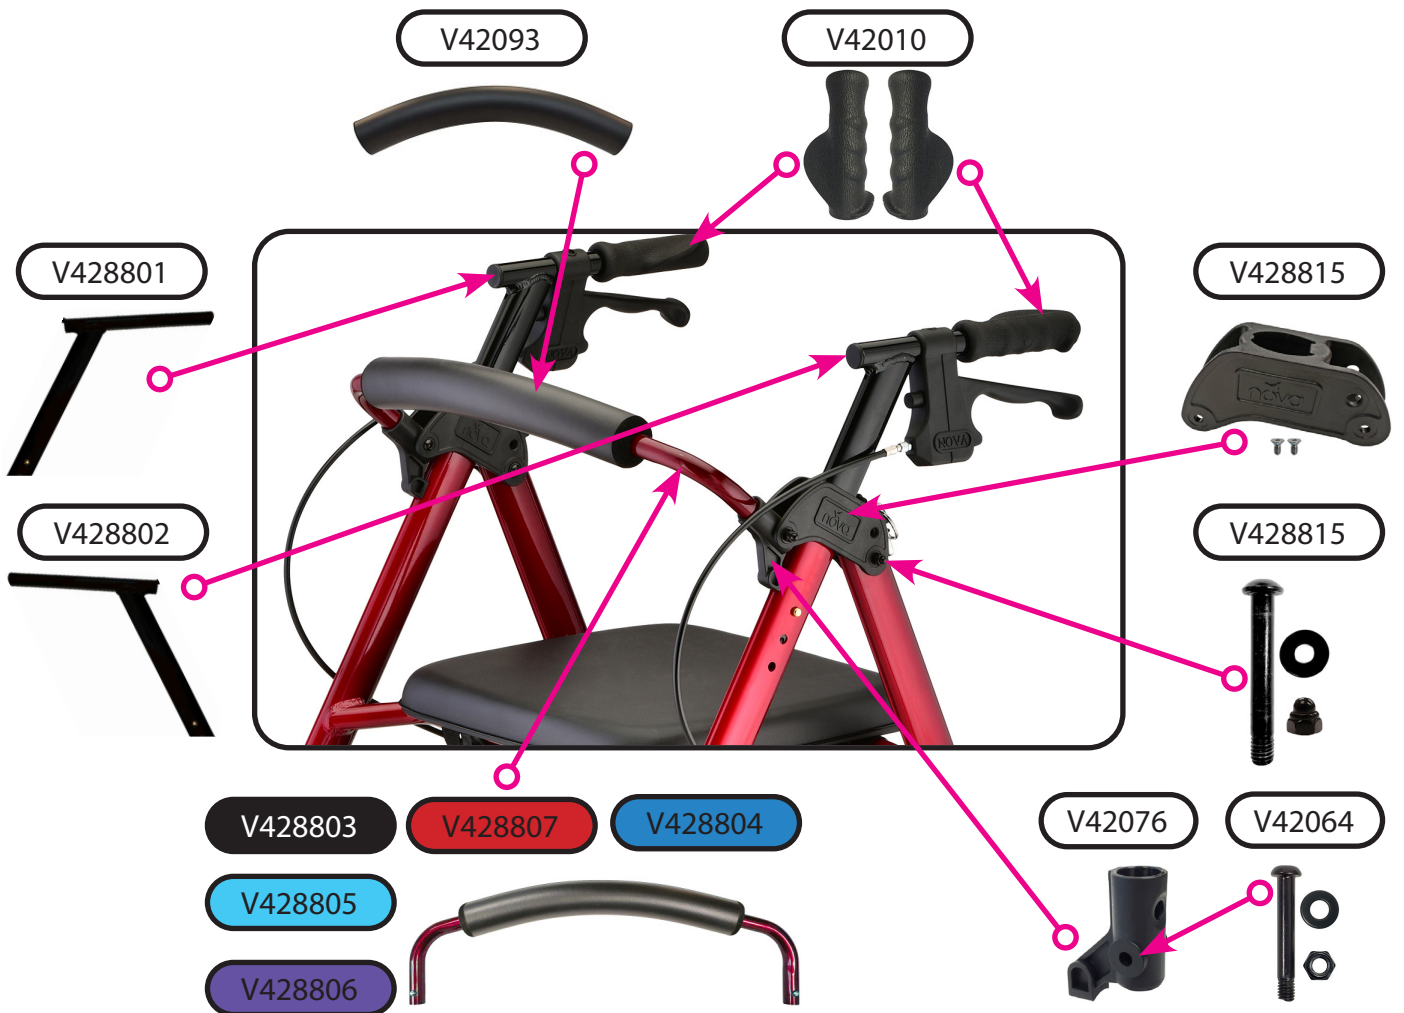

Please verify that the serial number on your rolling walker corresponds with the serial number series denoted in the below parts list. The serial number is located on a sticker that is attached to the frame under the seat (see Figure 1).

If you need further assistance, please call our customer service team at (800) 557-6682.

Thank you!

Figure 1

Hand Brake Mechanism

Upper Assembly Components

Frame & Seat Components

Wheel & Lower Assembly Components

Item Number 4286

STAR 6

SERIAL # BEGINNING WITH "NV"

ITEM NUMBER	DESCRIPTION	UOM
V428605	AXLE FRONT	EACH
V428604	AXLE REAR (SET)	SET
V428803	BACKREST BLACK	EACH
V427804	BACKREST BLUE	EACH
V427806	BACKREST PURPLE	EACH
V427807	BACKREST RED	EACH
V428805	BACKREST SKY BLUE	EACH
V428825	BAG (INCLUDES PLASTIC LINING)	EACH
V428608	BEARING & SPACER (PAIR)	PAIR
VT-33207	BEARING FOR SWIVEL FRONT FORK	EACH
V428608	BEARINGS & SPACER WHEEL	SET
P-CABLE	BRAKE CABLE (PAIR)	PAIR
V428810	BRAKE SHOE (SET)	SET
P-COVER	CABLE COVER BLACK	EACH
V42093	FOAM FOR FLIP-UP BACKREST	EACH
V427809	FOLDING MECHANISM	EACH
V428815	FRAME ATTACHMENT	EACH
V428816	FRAME ATTACHMENT HARDWARE	EACH
V428827	FRAME INSERT/ LOCK & LIFT HOLDER	EACH
B14-C	HAND BRAKE WITH STEEL CABLE	EACH
V42010	HAND GRIP ANATOMICAL (PAIR)	PAIR
V428801	HANDLE LEFT	EACH
V428802	HANDLE RIGHT	EACH
V428601	HANDLE/LEG ASSEMBLY LEFT	EACH
V428602	HANDLE/LEG ASSEMBLY RIGHT	EACH
V428603	LEG FRONT	EACH
V428606	LEG REAR	EACH
V428811	LEG REAR	EACH
V428824	LOCKING PIN	EACH
P40047	REFLECTOR FOR BRAKE HANDLE	PAIR
P40007	SCREW TO ADJUST CABLE TENSION	EACH
V42077	SCREWS TO ATTACH PADDED SEAT	SET
V428828	SEAT CLAMP	EACH
V428820	SILENCER FRONT LEG FRAME	EACH
V428819	SILENCER REAR LEG FRAME	EACH
V428813	STEM & WASHERS FOR FORK	EACH

	Item Number 4286	
	STAR 6	
	SERIAL # BEGINNING WITH "NV"	
ITEM NUMBER	DESCRIPTION	UOM
V42011	STOPPER FOR SEAT (PAIR)	PAIR
V428809	TOE KICK (PAIR)	PAIR
V428607	WHEEL 6"	EACH

CONTACT US!
We're here to help